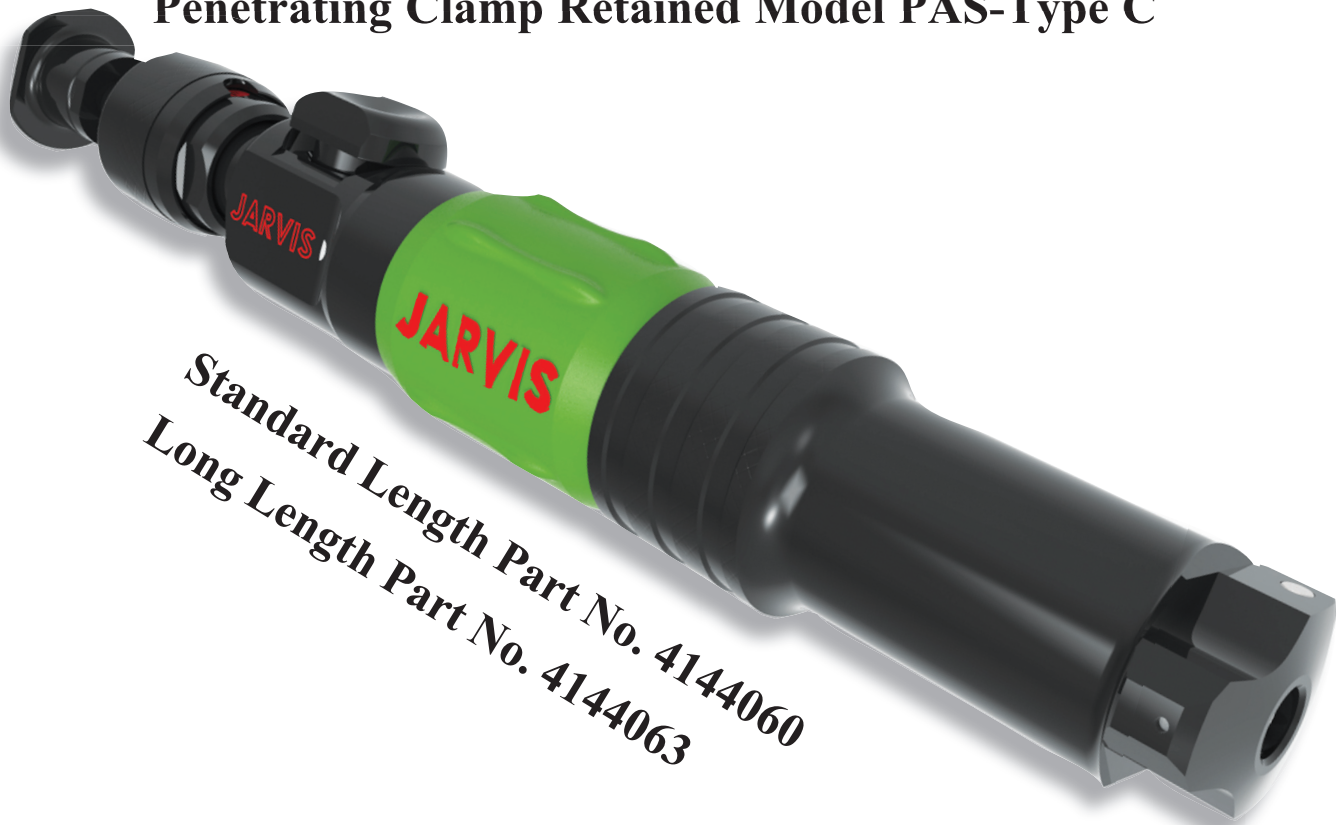

POWER ACTUATED STUNNER .25R - 6.3mm R CALIBER

Penetrating Clamp Retained Model PAS-Type C

Standard Length Part No. 4144060
Long Length Part No. 4144063

**It is understood that the parts identified above are
manufactured by Jarvis Products Corporation**

The Jarvis Power Actuated Stunner, Model PAS-Type C Clamp Retained, .25R - 6.3mm R caliber for stunning larger sized cattle, hogs, sows, and sheep.

- Low cost stunning of cattle, hogs, sows, sheep and other livestock.
- High velocity bolt action for faster processing line operations. Ideal for larger sized slaughter plants.
- Powerful penetration; easy to handle with one hand operation.
- Different power loads available for every application.
- Standard safety lock for added operator protection.
- Fast cartridge loading.

JARVIS®

POWER ACTUATED STUNNER .25R - 6.3mm R CALIBER

Penetrating Clamp Retained Model PAS-Type C

Specifications

Model PAS-Type C

Penetrating Shaft Diameter	0.45 in	11.4 mm
Bolt Extension		
Standard Length	4.75 in	121 mm
Long Length	5.80 in	147 mm
Control Handle	Single Trigger	Manual Operation
Overall Dimensions (length x diameter)		
Standard	14.10 x 2.25 in	358 x 57 mm
Long Length	15.09 x 2.25 in	383 x 57 mm
Weight		
Standard Length	6.50 lbs	2.9 kg
Long Length	6.85 lbs	3.1 kg

Equipment Selection and Accessories

Order Number

Model PAS-Type C	
Penetrating 0.450 inch bolt, standard length, clamp retained rod, with safety lock	4144060
Penetrating 0.450 inch bolt, long length, clamp retained long rod, with safety lock	4144063
Cleaning Tool Kit	3180239